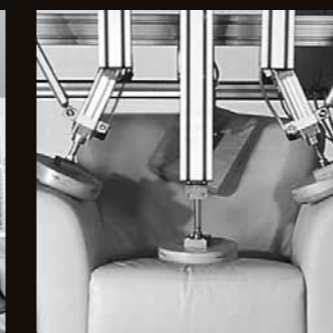

Das Mehr von Musterring.

Pflegesets für Polstermöbel: Stoffe, Leder, Microfaser.
Verbriefte Qualität durch den Musterring Möbel-Gütepass.
Geprüfte Qualität ist eines unserer stärksten Argumente.
Die Plakette belegt, dass Sie ein Markenmöbel gekauft haben.